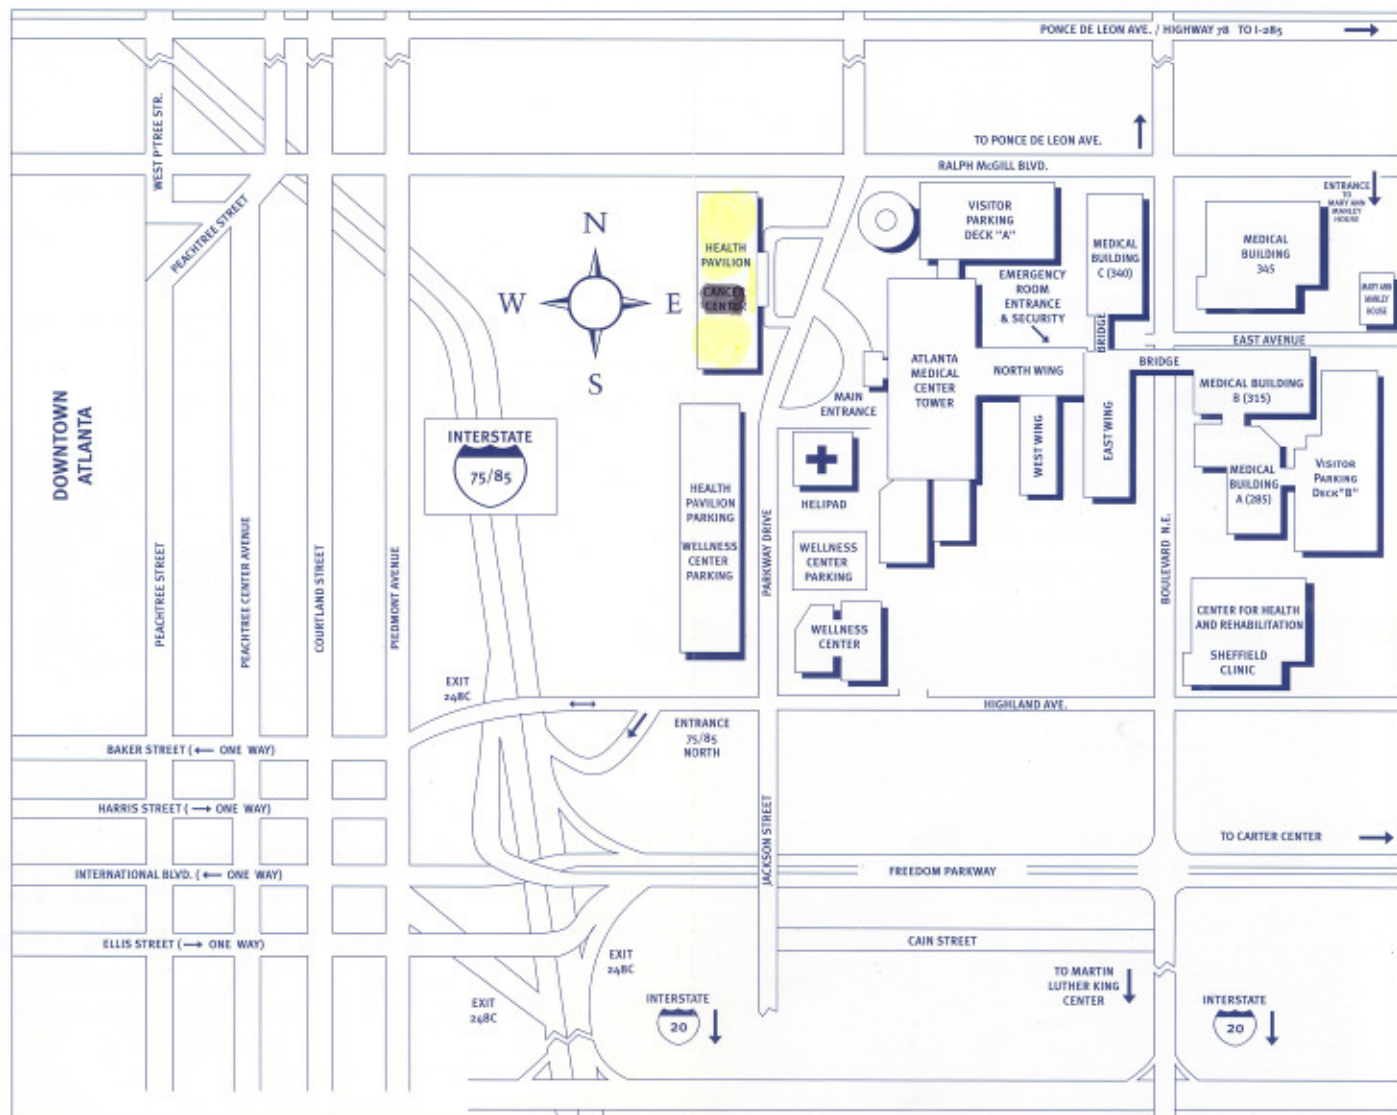

Atlanta Medical Center is located at 303 Parkway Drive, N.E. The meeting will be held in the Health Pavilion which is located directly across the street from the Medical Center at 320 Parkway Drive, N.E. in the Letton Auditorium (Ground Level).

## Access From All Major Thoroughfares

## Marta Lines

### East - West Line

- Take the Marta train to station E2 - King Memorial
- Bus #99 leaves the station every forty to fifty minutes and stops in front of AMC on Boulevard N.E.
- Bus #99 also returns from AMC to King Memorial. This bus picks up riders on the hospital side of Boulevard N.E.
- This trip takes six to ten minutes each way